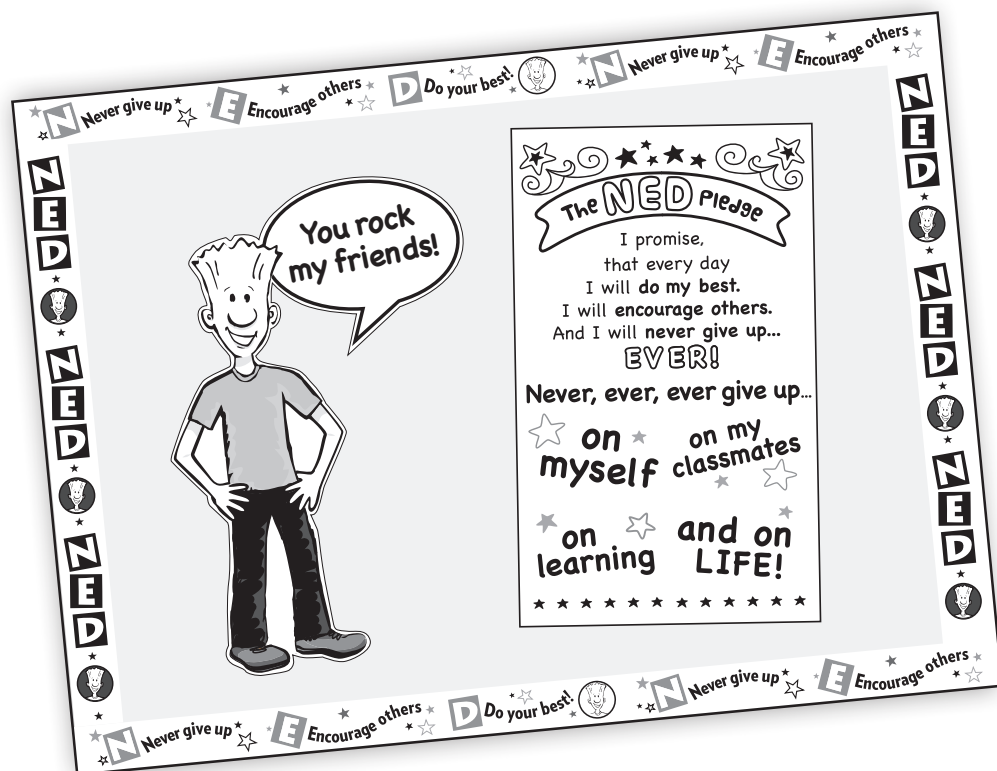

Bulletin Board Kit

Let's all say The NED Pledge!

Feature The NED Pledge in your classroom or hallway with this easy to assemble kit that includes NED and your choice of fun borders.

- What you'll need:**
- 8-1/2 x 11" paper, bright colors and/or white.
 - Crayons, markers or colored pencils (optional).
 - Cutting board, scissors and tape

- Directions:**
- Print pages 2-9 (The Pledge), cut along trim marks, tape together.
 - Print pages 10-13 (NED) cut along trim marks, tape together. Cut 1/2" all around NED.
 - Print page 14 (speech bubble) Cut 1/2" all around.
-or- print page 15 (blank bubble) and add your own message.
 - Choose a border(s) and print several copies. Cut along trim marks.
 - Tape or staple pledge, NED and border to bulletin board or wall.

A black and white graphic of a speech bubble. The bubble is roughly oval-shaped with a tail pointing towards the bottom right. Inside the bubble, the text "You rock my friends!" is written in a bold, rounded, sans-serif font. The words are arranged in two lines: "You rock" on the top line and "my friends!" on the bottom line.