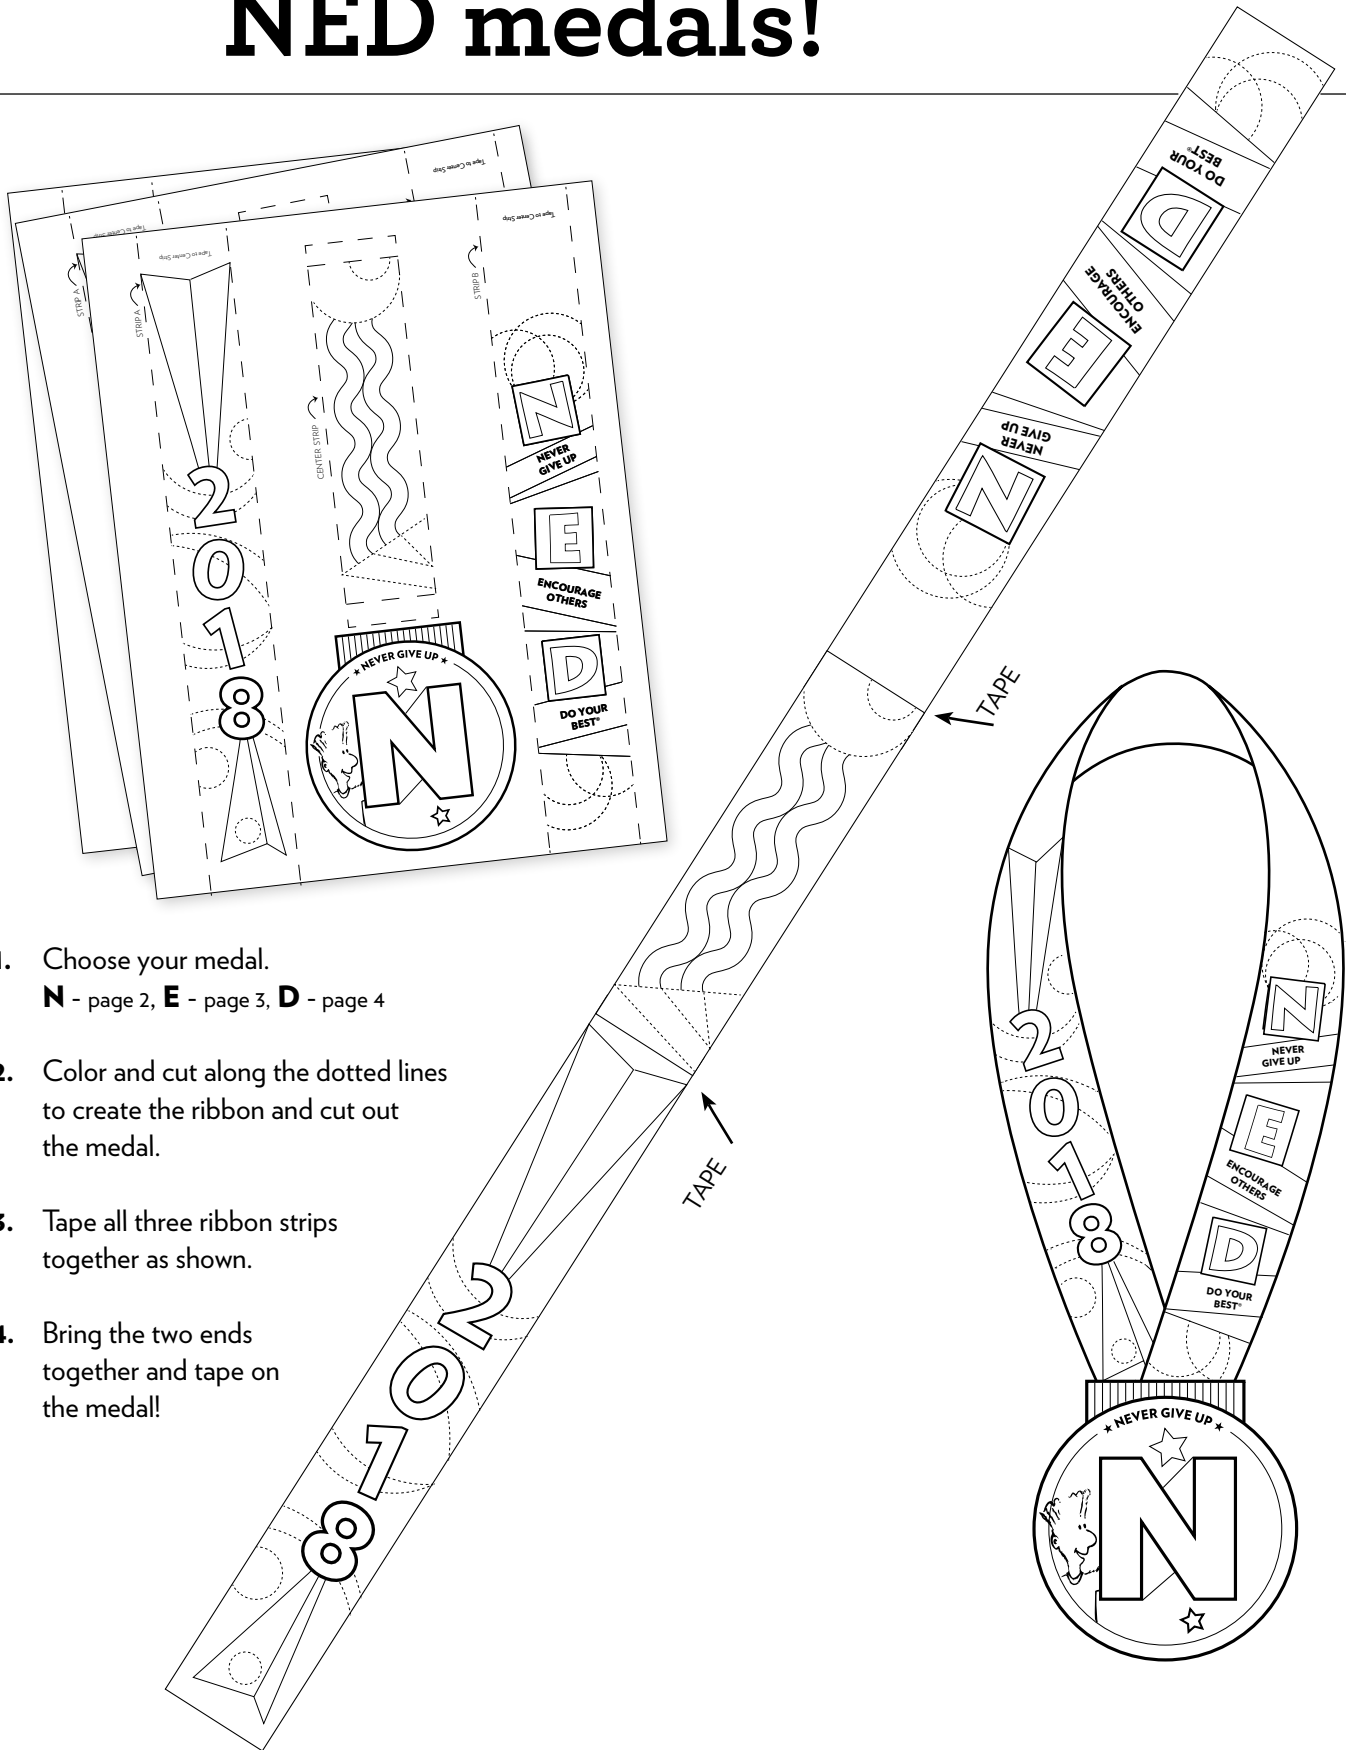

# Color and Create NED medals!

1. Choose your medal.  
**N** - page 2, **E** - page 3, **D** - page 4
2. Color and cut along the dotted lines to create the ribbon and cut out the medal.
3. Tape all three ribbon strips together as shown.
4. Bring the two ends together and tape on the medal!

A

CENTER STRIP

Tape to Strip B

Tape to Strip A

★ NEVER GIVE UP ★

B

STRIP B

NEVER GIVE UP